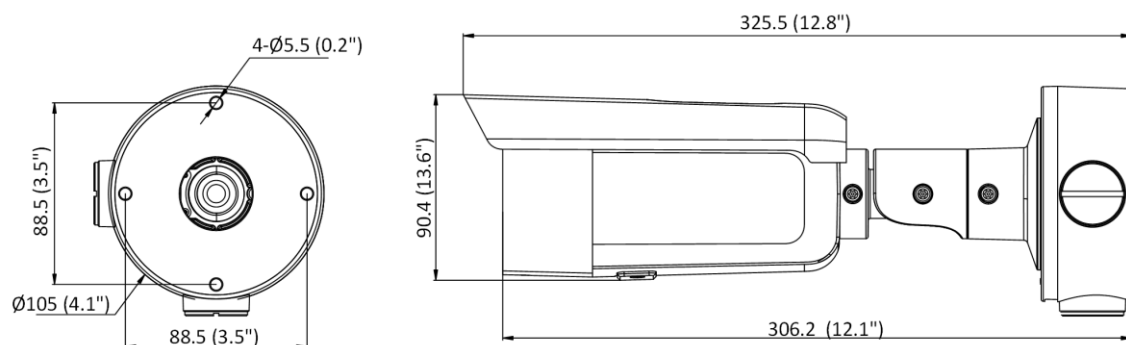

▪ Available Model

DS-2CD3T86G2-4IS (2.8/4/6/12 mm)

▪ Typical Application

Hikvision products are classified into three levels according to their anti-corrosion performance. Refer to the following description to choose for your using environment.

This model has NO SPECIFIC PROTECTION.

Level	Description
Top-level protection	Hikvision products at this level are equipped for use in areas where professional anti-corrosion protection is a must. Typical application scenarios include coastlines, docks, chemical plants, and more.
Moderate protection	Hikvision products at this level are equipped for use in areas with moderate anti-corrosion demands. Typical application scenarios include coastal areas about 2 kilometers (1.24 miles) away from coastlines, as well as areas affected by acid rain.
No specific protection	Hikvision products at this level are equipped for use in areas where no specific anti-corrosion protection is needed.

▪ Dimension

Unit: mm (inch)